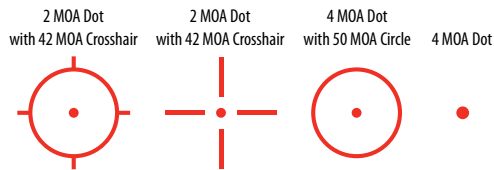

Reflex Sight With Laser

The RS-3324RL Reflex Sight comes equipped with an integrated 650nm red laser that functions separately, four unique reticles, and a quick-release mount that fits both weaver and picatinny rails.