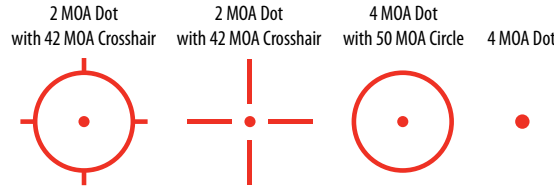

TW30RDLL

The TW30RDLL red dot scope is equipped with an integrated 650mm red laser sight, easy one-piece mount and rubber eye guard. Model comes with attachable 140 Lumen LED flashlight

	<u>TW30RDLL</u>
WEIGHT (oz.)	17.1
LENGTH (in.)	8.3
MAGNIFICATION	1X
OBJECTIVE (mm)	30
EYE RELIEF (in.)	4
RETICLE	5 MOA Red Dot
CLICK VALUE	1/4
MOUNT	Weaver

Reflex Sight With Laser

The RS-3324RL Reflex Sight comes equipped with an integrated 650nm red laser that functions separately, four unique reticles, and a quick-release mount that fits both weaver and picatinny rails.

	<u>RS-3324RL</u>
WEIGHT (oz.)	9.15
LENGTH (in.)	4.25
MAGNIFICATION	1X
OBJECTIVE (mm)	33
EYE RELIEF (in.)	UNLIMITED
RETICLE	4 Reticles
CLICK VALUE	1
MOUNT	QR Weaver / Picatinny